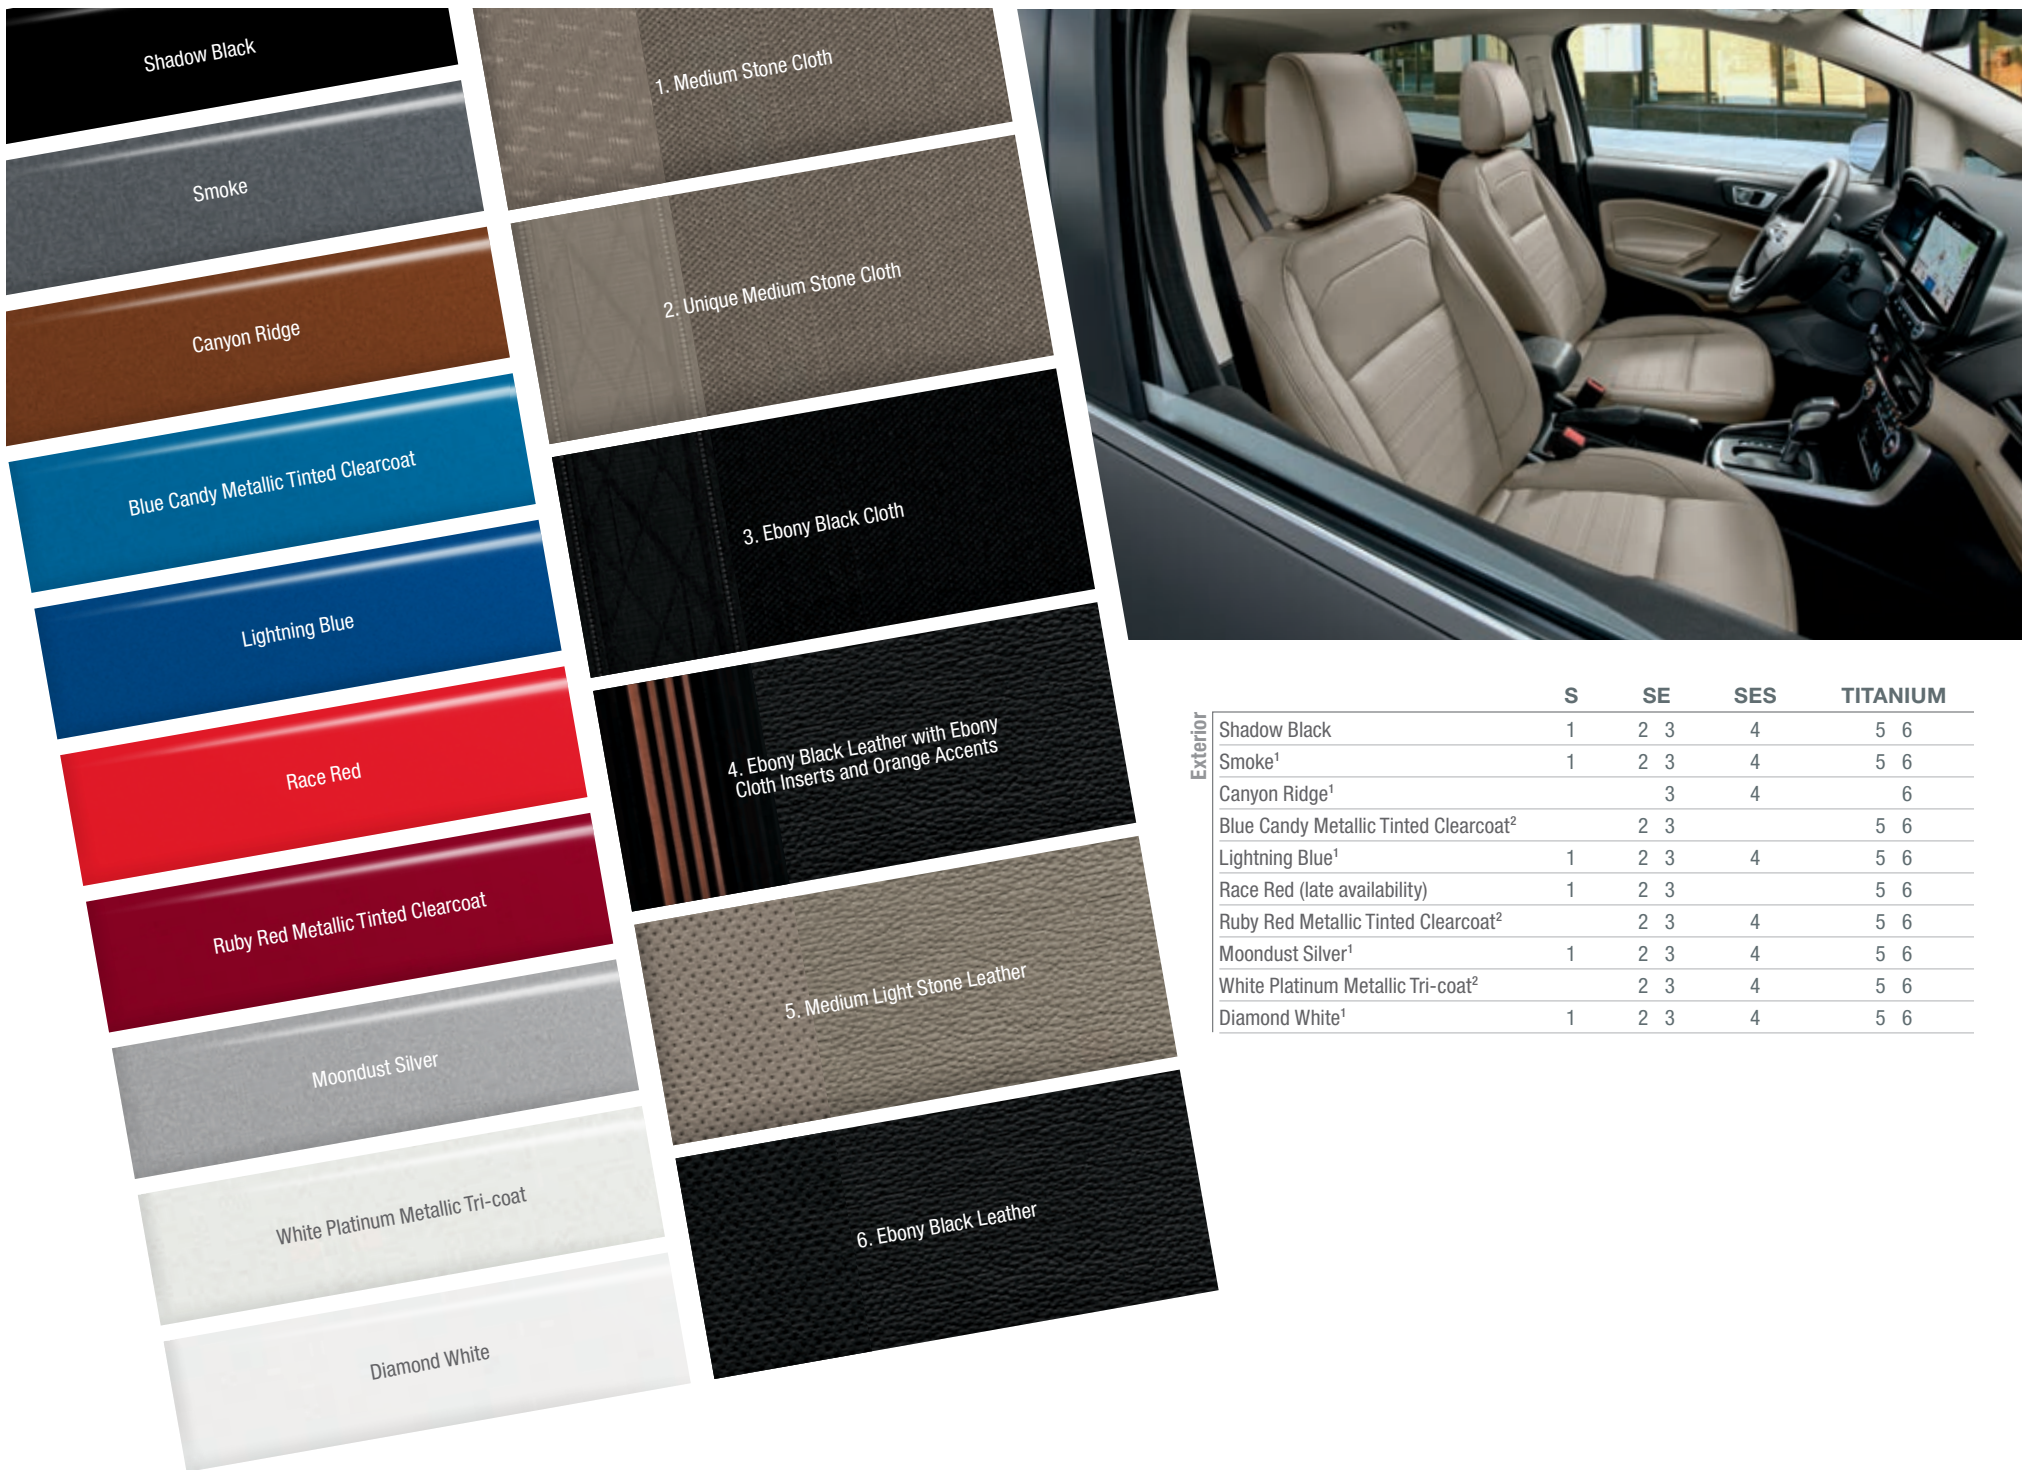

S	SE	SES	TITANIUM
Shadow Black	1	2 3	4	5 6
Smoke¹	1	2 3	4	5 6
Canyon Ridge¹		3	4	6
Blue Candy Metallic Tinted Clearcoat²		2 3		5 6
Lightning Blue¹	1	2 3	4	5 6
Race Red (late availability)	1	2 3		5 6
Ruby Red Metallic Tinted Clearcoat²		2 3	4	5 6
Moondust Silver¹	1	2 3	4	5 6
White Platinum Metallic Tri-coat²		2 3	4	5 6
Diamond White¹	1	2 3	4	5 6

Exterior