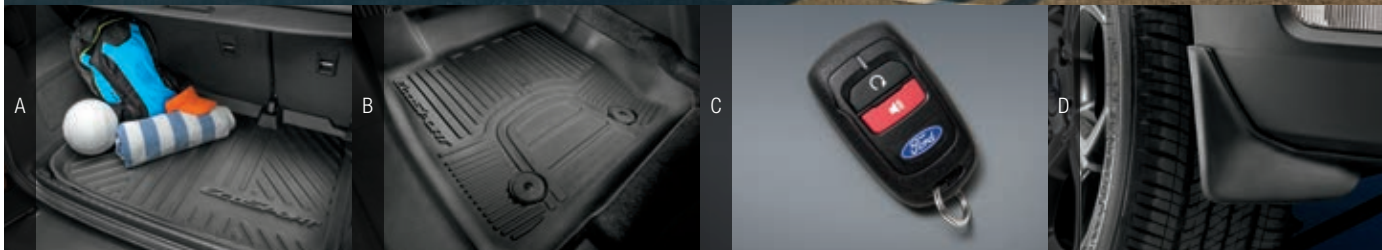

FORD ACCESSORIES

Titanium in Ruby Red Metallic Tinted Clearcoat accessorized with front and rear molded splash guards, keyless entry keypad, roof crossbars,¹ roof-mounted bike carrier by THULE^{®1,2} and wheel lock kit

accessories.ford.com

Exterior

- Racks and carriers^{1,2}
- Roof crossbars¹
- Splash guards (D)
- Wheel lock kit

Interior

- Ash cup/coin holders
- Cargo area protector (A)
- Cargo organizers and protectors
- Carpeted floor mats
- First aid and roadside assistance kits²
- Floor liners (B)
- Interior light kit
- Protective seat covers²
- Tablet cradle²

Electronics

- Bullfrog® portable Bluetooth® speakers²
- Keyless entry keypad
- Rear seat entertainment²
- Remote start systems (C)
- Vehicle Security System

New Vehicle Limited Warranty. We want your Ford EcoSport ownership experience to be the best it can be. Under this warranty, your new vehicle comes with 3-year/36,000-mile bumper-to-bumper coverage, 5-year/60,000-mile Powertrain Warranty coverage, 5-year/60,000-mile safety restraint coverage, and 5-year/unlimited-mile corrosion (perforation) coverage – all with no deductible. Please ask your Ford Dealer for a copy of this limited warranty.

Roadside Assistance. Covers your vehicle for 5 years or 60,000 miles, so you have the security of knowing that help may be only a phone call away should you run out of fuel, lock yourself out of the vehicle or need towing. Your Ford Dealer can provide complete details on all of these advantages.

Ford Credit. Get the ride you want. Whether you plan to lease or finance, you'll find the choices that are right for you at Ford Credit. Ask your Ford Dealer for details or check us out at fordcredit.com.

Ford Protect™ Extended Service Plans. Whether you purchase or lease your Ford vehicle, insist on genuine Ford Protect extended service plans. Ford Protect has a variety of plans to give you peace-of-mind protection whether you want vehicle component or maintenance coverage. Plus, they are fully backed by Ford and honored at all Ford dealerships in the U.S., Canada and Mexico. When you visit your dealer, insist on genuine Ford Protect extended service plans.

Insurance Services. Get Ford Motor Company quality in your auto insurance. Our program offers industry-leading benefits and competitive rates. Call 1-877-367-3847, or visit us at fordvip.com for a no-obligation quote. Insurance offered by American Road Services Company (in CA, American Road Insurance Agency), a licensed agency and subsidiary of Ford Motor Company.