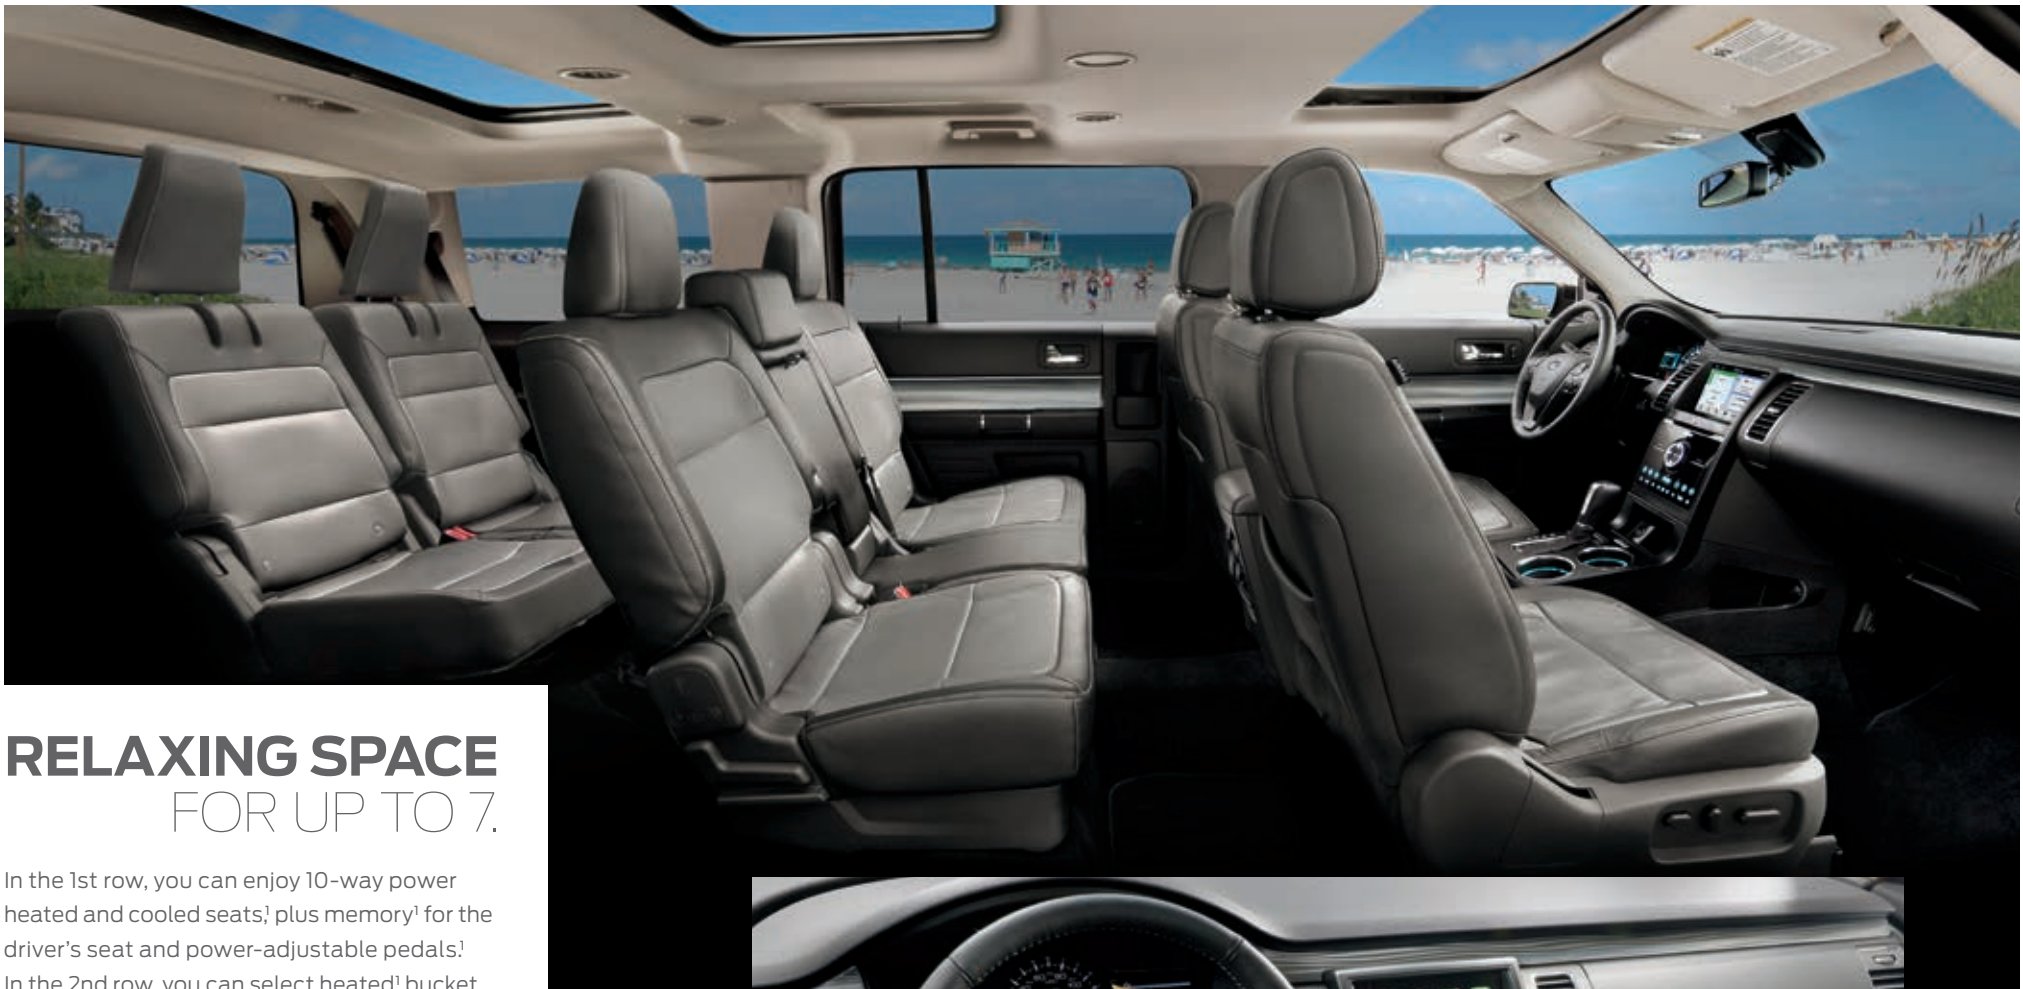

RELAXING SPACE FOR UP TO 7.

In the 1st row, you can enjoy 10-way power heated and cooled seats,¹ plus memory¹ for the driver's seat and power-adjustable pedals.¹ In the 2nd row, you can select heated¹ bucket seats¹ for 2 people, or a bench seat (shown above) for 3 people. Either way, your passengers get best-in-class 2nd-row leg room.² The multipanel Vista Roof^{®1} tops off the experience with amazing views for those in all 3 rows.

In addition to a heated steering wheel,¹ Flex offers MyKey® technology that allows you to program ignition keys with reminders to drive at appropriate speeds, keep the audio volume low, and more.