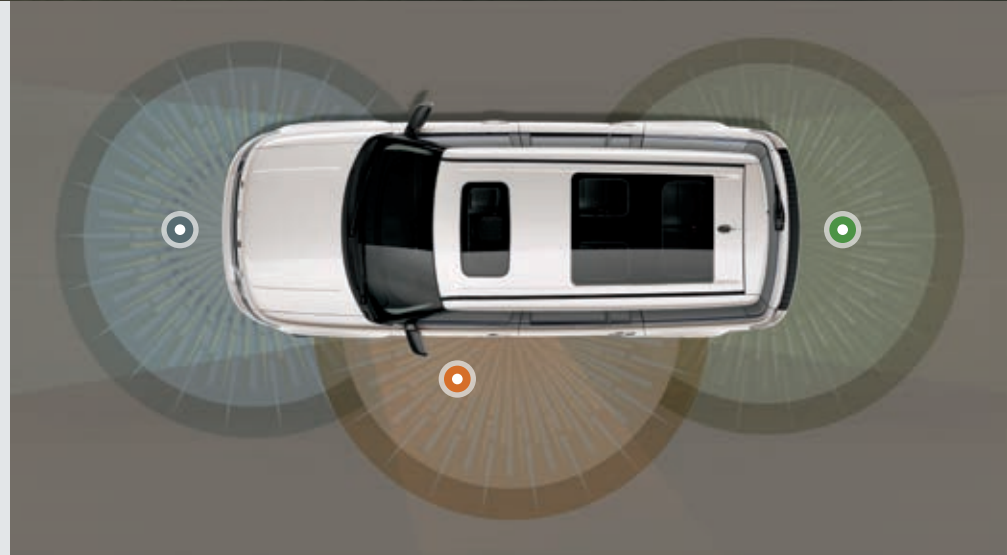

READY WITH ASSISTANCE.

Using ultrasonic sensors and sophisticated radar, Flex driver-assist technologies¹ can help you park, avoid collisions and more.

IN TRAFFIC

Adaptive cruise control & forward collision warning with brake support¹ can adjust the speed of Flex to maintain a preset gap from the vehicle in front of you. If a potential collision is detected, the system can visually and audibly alert you, and pre-charge the braking system to help provide full responsiveness when you brake.

CHANGING LANES

BLIS® (Blind Spot Information System) with cross-traffic alert^{1,2} warns you if it detects a vehicle in either of your blind spots while driving forward, or approaching from the sides while in Reverse.

WHEN PARALLEL PARKING

Active park assist¹ not only assists you in finding a spot, it steers Flex into it. You control the gear shifter, brake and accelerator pedals. Let Flex do the rest.